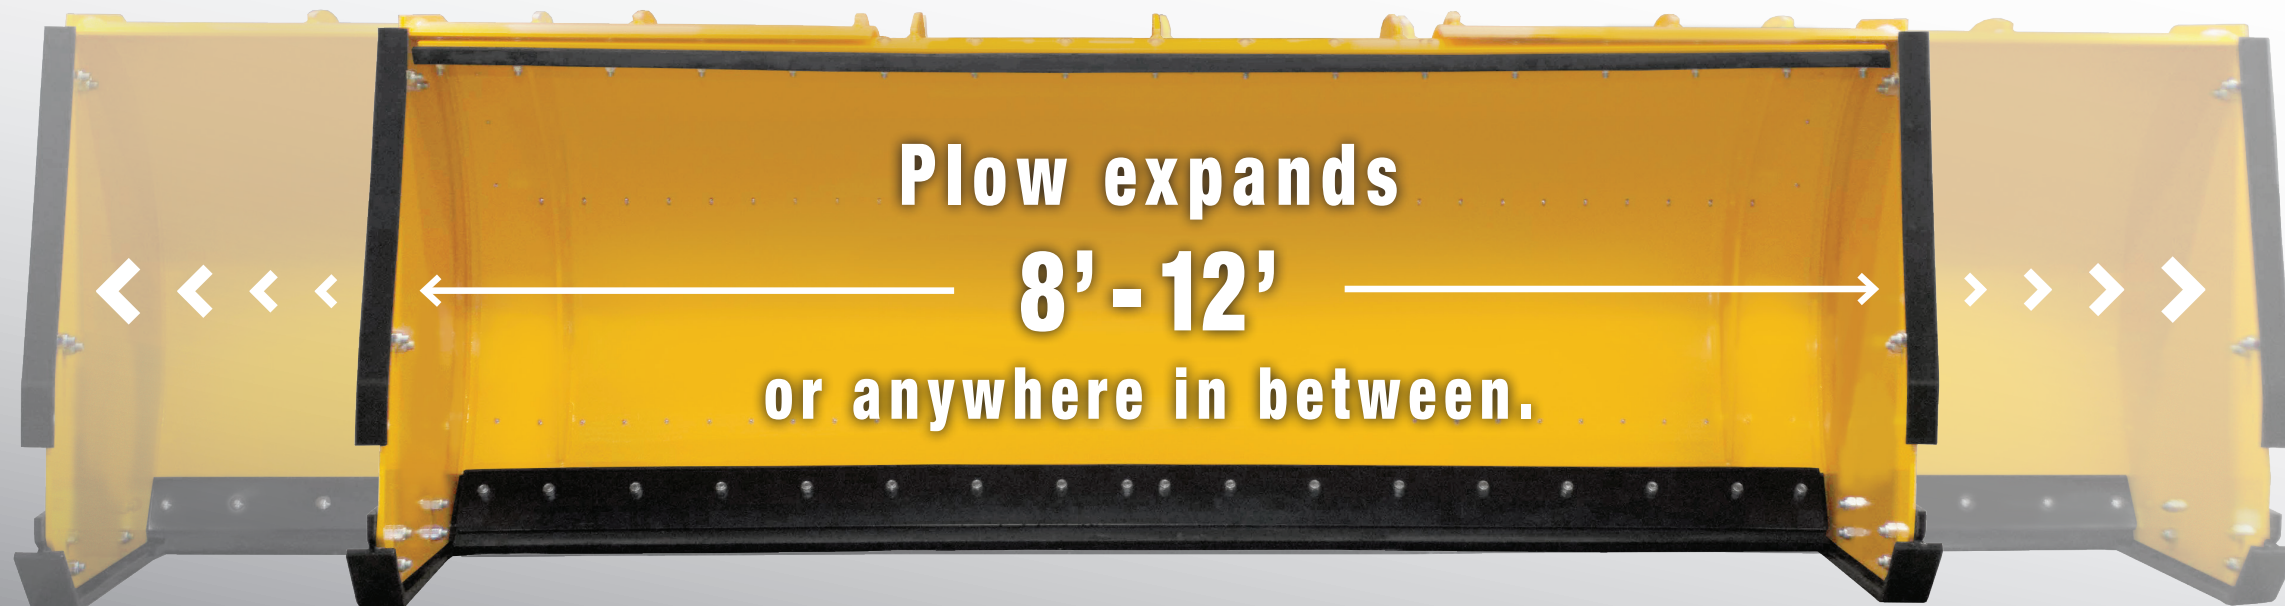

Easily attaches to tractors, skid steers, and compact wheel loaders using a standard universal plate system.

<b>Blade type</b>	Push plow with back-drag capability
<b>Moldboard length</b>	8' minimum to 12' maximum
<b>Height</b>	36"
<b>Weight</b>	2109 lbs
<b>Cutting edge</b>	1" thick rubber standard
<b>Rams</b>	Heavy-duty dual-acting rams for wing extension
<b>Cylinder size</b>	2-1/2" x 22"
<b>Steel thickness of wings</b>	0.25"
<b>Steel thickness of main plow</b>	0.25"
<b>Features</b>	Expanding push plow, back-drag capable, ground tracking, durable polyethylene slides for smooth, consistent operation

# Save time with the most versatile box plow.

Using your machine's controls, the Power Box's patented hydraulic wings expand the plow as wide as you need, anywhere from 8' to 12', perfect for narrow areas and open lots. The Meyer Power Box also flips over for more effective back-dragging of snow, mud, manure and more. With Power Box, nothing can stop you.

Self-lubricating adjustable wings mean no maintenance, just sure and easy operation, and a long service life.

Strongest moldboard in the industry thanks to 1/4" thick steel, slot and tab construction, and laser cut ribs -- won't twist and turn.

Collapsed mode means safer transport when moving on to the next job.

Ground Tracking Technology™ allows box plow to free-float 20 degrees and clear more snow off uneven contours.

Aggressive design to capture snow in the most efficient manner possible.