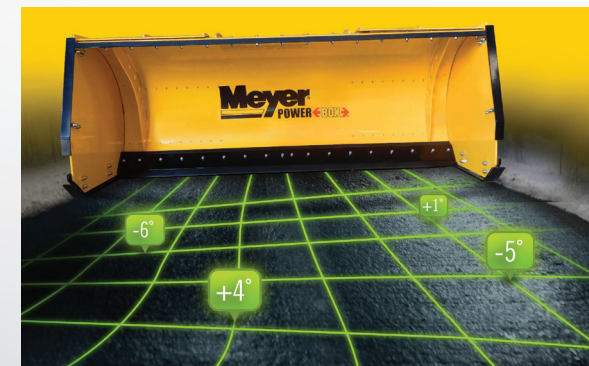

# Save time with the most versatile box plow.

Using your machine's controls, the Power Box's patented hydraulic wings expand the plow as wide as you need, anywhere from 8' to 12', perfect for narrow areas and open lots. The Meyer Power Box also flips over for more effective back-dragging of snow, mud, manure and more. With Power Box, nothing can stop you.

Self-lubricating adjustable wings mean no maintenance, just sure and easy operation, and a long service life.

Strongest moldboard in the industry thanks to 1/4" thick steel, slot and tab construction, and laser cut ribs -- won't twist and turn.

Collapsed mode means safer transport when moving on to the next job.

Ground Tracking Technology™ allows box plow to free-float 20 degrees and clear more snow off uneven contours.

Aggressive design to capture snow in the most efficient manner possible.