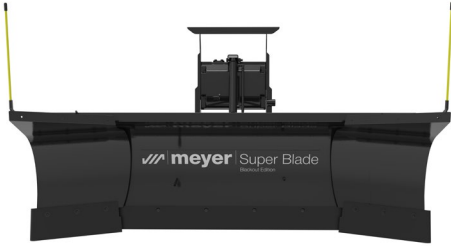

Black. Bold. Built to Impress.

Introducing the Meyer Limited Edition Blackout Plow Series

For 100 years, Meyer Products has been recognized across the US by its iconic yellow finish. It's time for something different. The Blackout Series is a limited run of 100 plows, built on proven Meyer quality with a bold new finish.

The BlackOut Series is a limited run of 100 plows, built on proven Meyer quality with a bold new finish.

8' Lot Pro (09401BLK)

8.5' Super-V3 (54650BLK)

9.5' Super-V3 (54750BLK)

Super Blade (53320BLK)

7.5' Drive Pro (09498BLK)