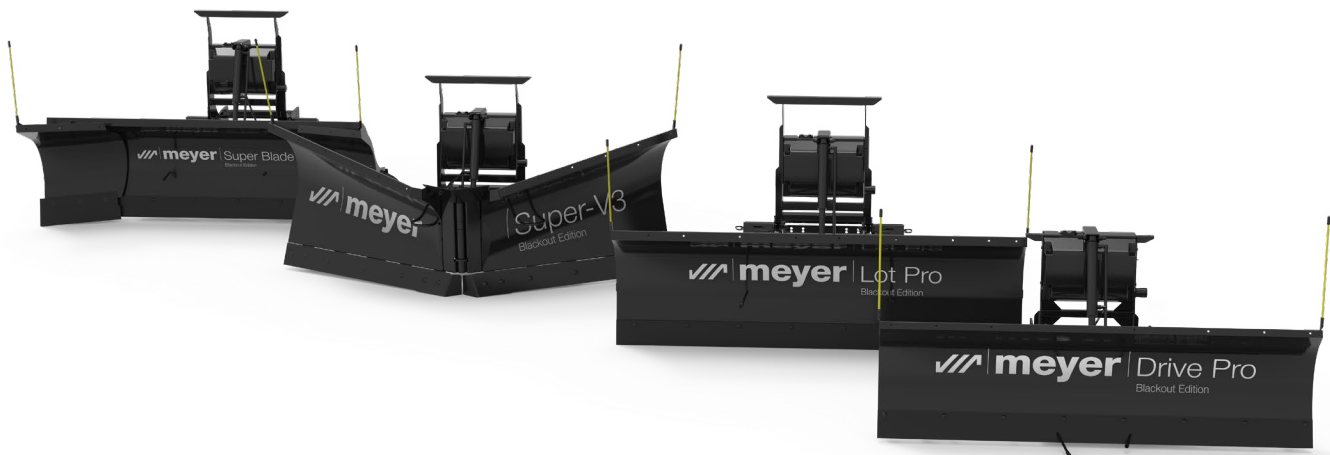

Black. Bold. Built to Impress.

Introducing the Meyer Limited Edition Blackout Plow Series

For 100 years, Meyer Products has been recognized across the US by its iconic yellow finish. It's time for something different. The Blackout Series is a limited run of 100 plows, built on proven Meyer quality with a bold new finish.

Delivering on Perfect Fit

- Drives customer interest with a bold new look
- Limited availability creates urgency
- Adds a premium, exclusive option to your lineup
- Same trusted Meyer performance

ONLY 100 total Units

The BlackOut Series is a limited run of 100 plows, built on proven Meyer quality with a bold new finish.

8' Lot Pro (09401BLK)

8.5' Super-V3 (54650BLK)

9.5' Super-V3 (54750BLK)

Super Blade (53320BLK)

7.5' Drive Pro (09498BLK)