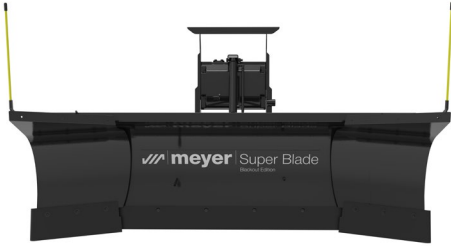

A limited run of 100 Blackout plows.
Same trusted performance, bold new finish.

Make a Statement This Winter.

8' Lot Pro (09401BLK)

8.5' Super-V3 (54650BLK)

9.5' Super-V3 (54750BLK)

Super Blade (53320BLK)

7.5' Drive Pro (09498BLK)